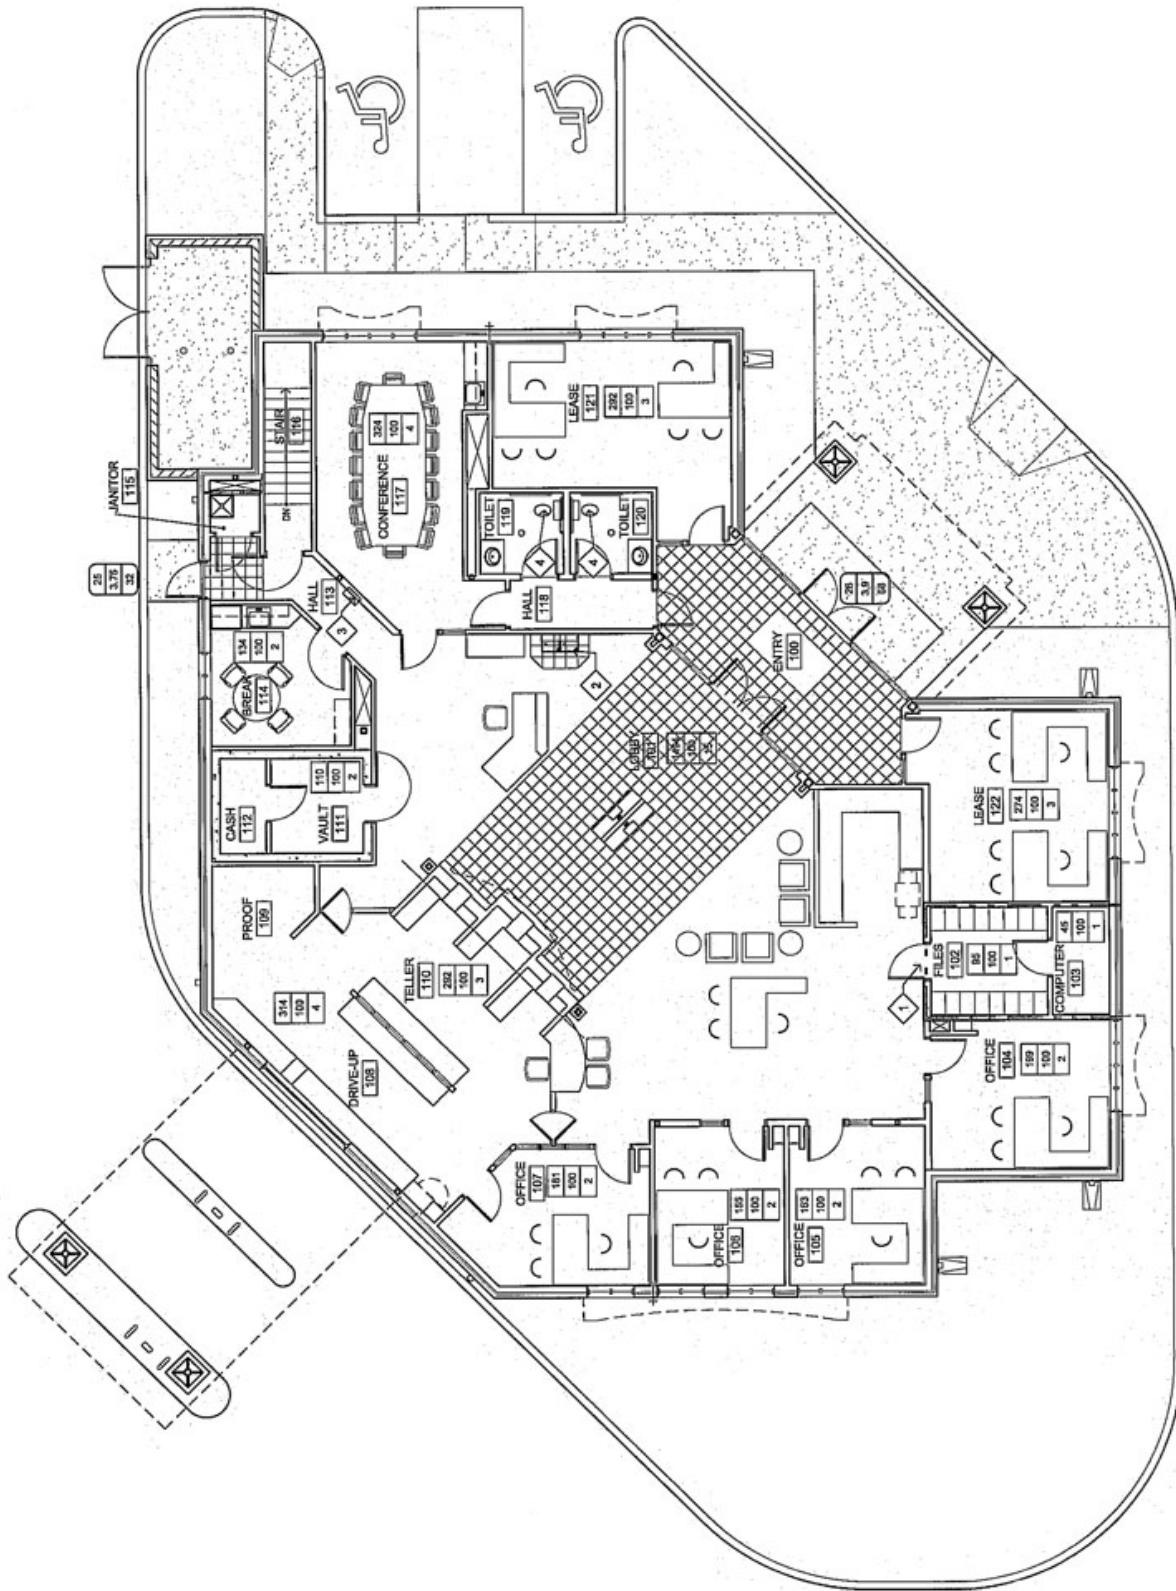

9050 BUCHANAN FLOOR PLAN

1 MAIN FLOOR PLAN
SCALE: 1/8" = 1'-0"

TURLEY
MARTIN
TUCKER

9050 BUCHANAN AERIAL

TURLEY
MARTIN
TUCKER